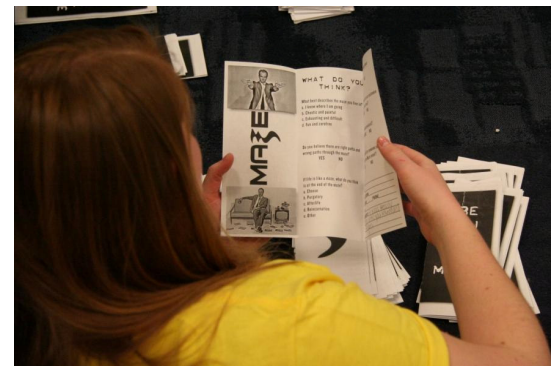

The MAZE

On Valentines' Day **1,000** University of Northern Colorado students crammed the student center ballroom to be a part of The Maze. A mix of illusion, humor and spectacle, The Maze is designed to entertain and ultimately challenge the audience to consider the question, "How can I know what is really true?" Many Cru (the name by which Campus Crusade for Christ is known on campus) students boldly invited friends, classmates and professors. After watching the show and being presented with the claims of Christ, almost **160** students indicated that they put their faith in Christ! Claire, a junior elementary education major said, "I have never been to an event on campus this big." We are trusting the Lord to keep the issue of truth, and ultimately Jesus, on the forefront of the dialogue happening on campus. The student newspaper published a front page article on The Maze the very next day! Also since the event, we have been helping our Cru students to follow up with those who attended the Maze and wanted more information. So far, we all have been very encouraged by the response. Several students have started coming to various Cru Bible studies that were not involved before the event. Here are some of the things that students had to say about The Maze...

A line began forming for entrance to The Maze over an hour before the event started.

Every seat was filled; students had to stand in the back and along the side walls.

Kim, a freshman involved with Cru, helping to organize the comment cards of students who wanted more info.